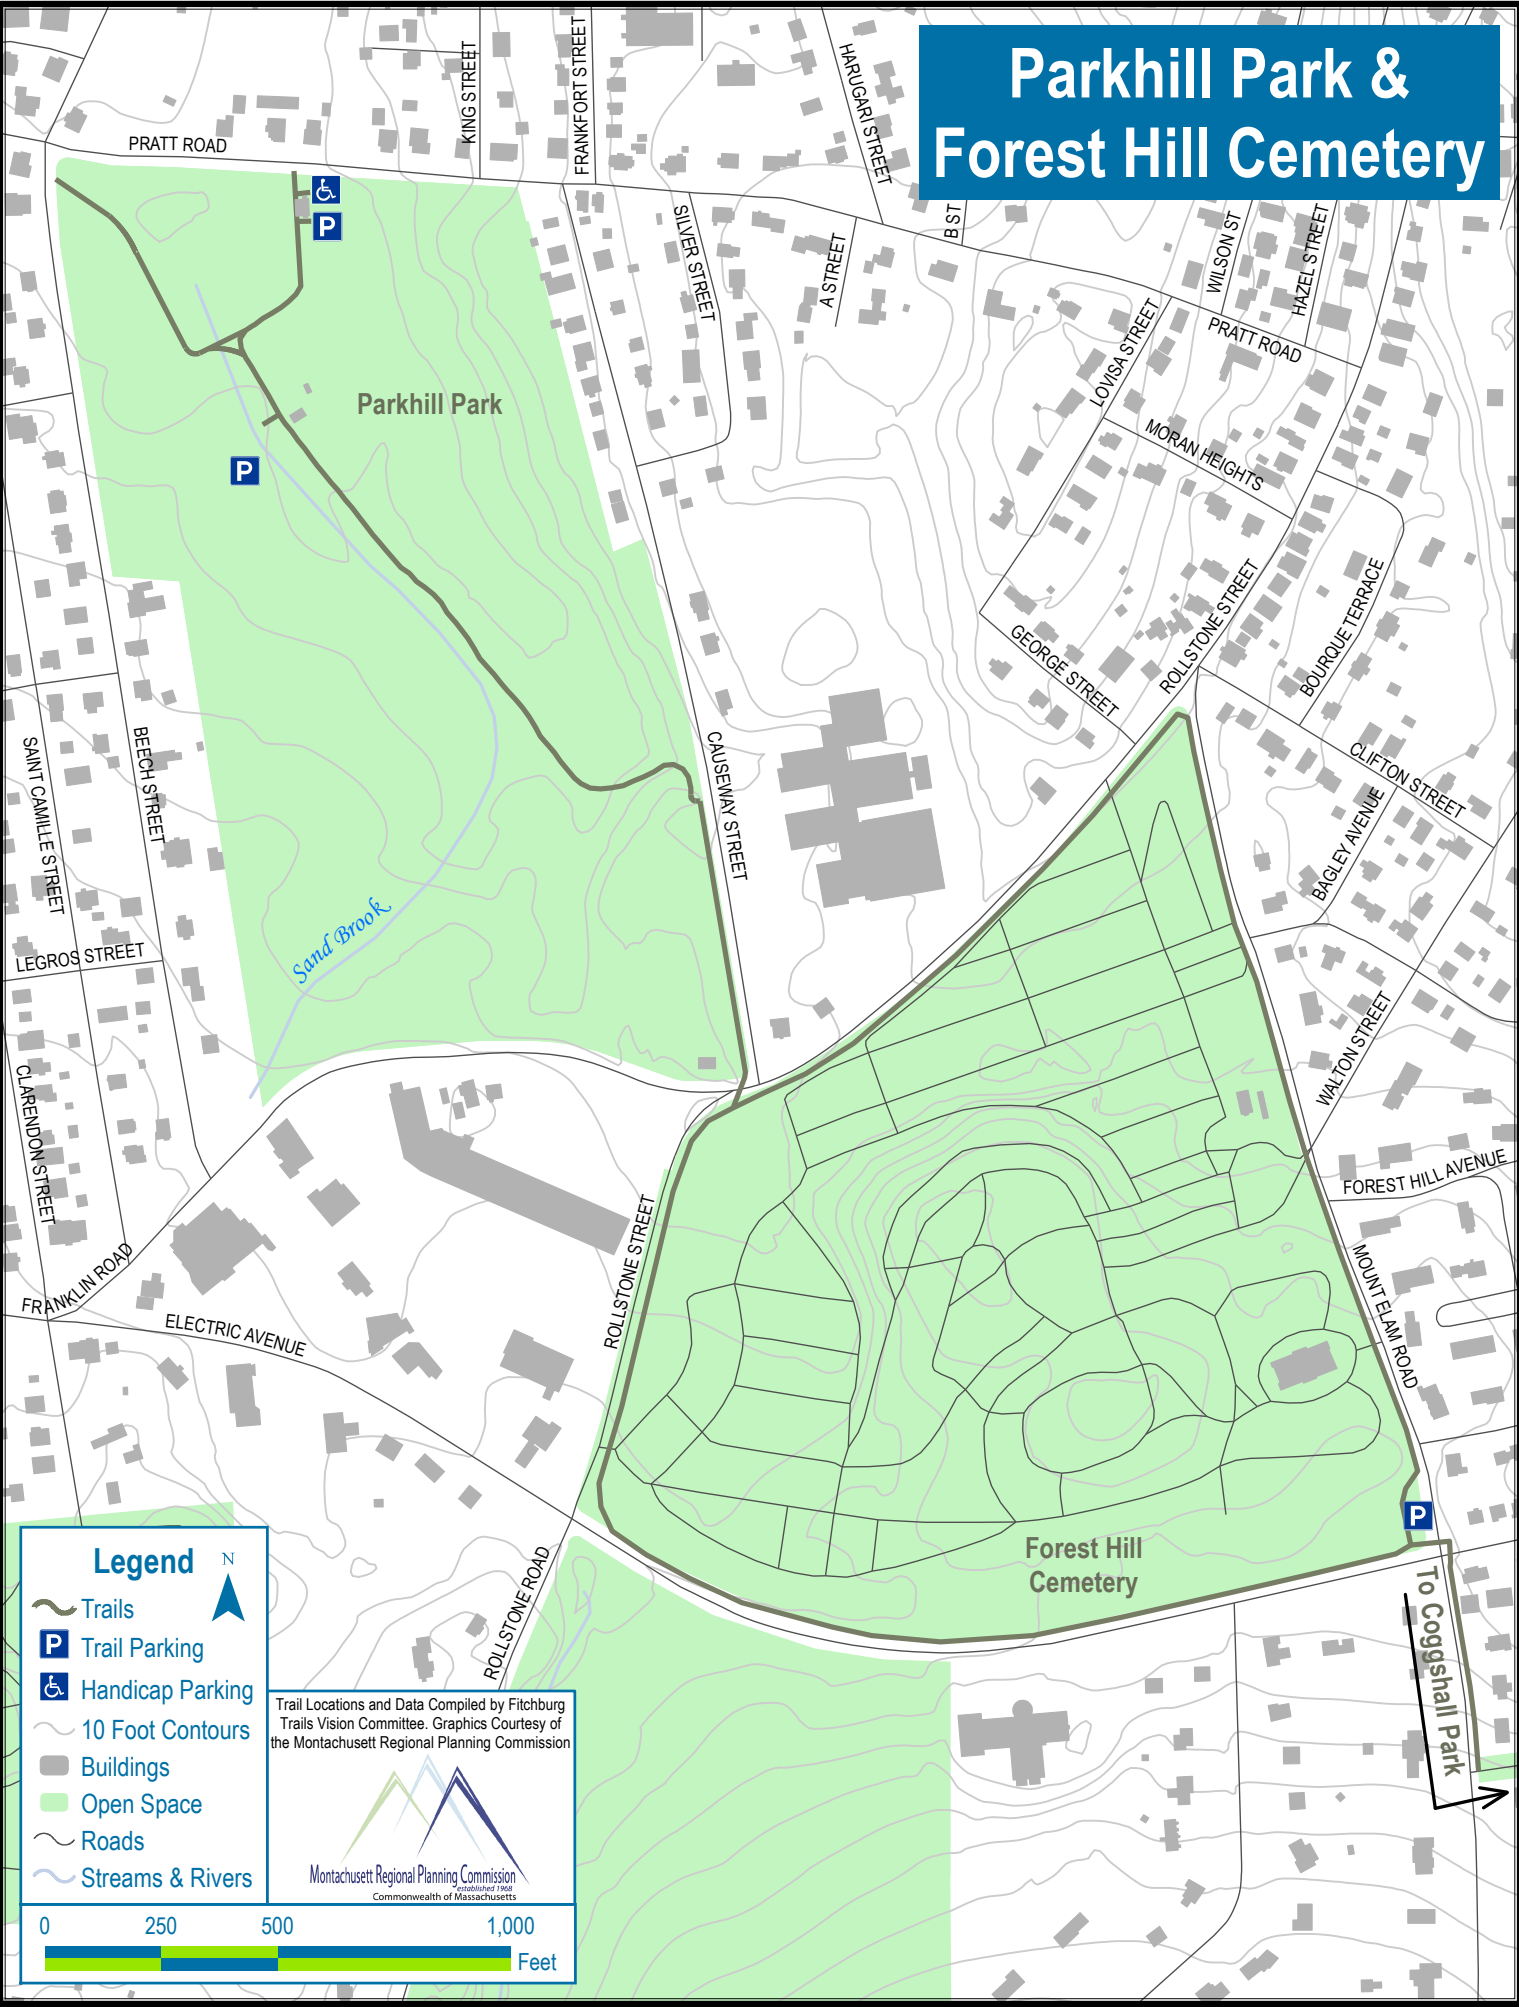

Parkhill Park & Forest Hill Cemetery

Legend

- Trails
- Trail Parking
- Handicap Parking
- 10 Foot Contours
- Buildings
- Open Space
- Roads
- Streams & Rivers

0 250 500 1,000 Feet

Trail Locations and Data Compiled by Fitchburg Trails Vision Committee. Graphics Courtesy of the Montachusett Regional Planning Commission